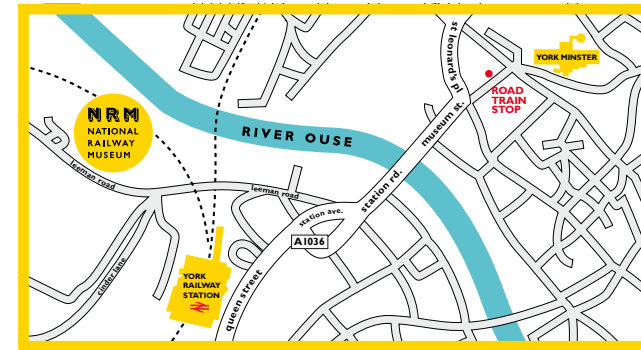

The NRM is a strong supporter of the 10:10 campaign.

VISITOR INFORMATION

NATIONAL RAILWAY MUSEUM

Leeman Road, York YO26 4XJ
Open Daily: 10:00 – 18:00
Closed: 24 – 26 December

FREE MUSEUM ADMISSION

Small charges may apply for special events.

DIRECTIONS

The NRM is just 540 metres (600 yards) away from York railway station and is signposted from York city centre (a 10 minute walk) and the ring road.

ROAD TRAIN

Why not enjoy a ride on the Road Train which travels between the Museum and York Minster. Runs every day from 2 April – 31 October 2010. Please check the website for full running times.

In celebration of the 175th Great Western Railway anniversary, travel back in time to the 1930s which saw a flurry of exciting family trips to the seaside. Imagine you are on your way to the Cornish coast, sit back in style and enjoy a steam ride* pulled by legendary *City of Truro*.

MAKE A STOP AT LOCOMOTION THIS SUMMER

If you're thirsty for more after your visit to the NRM in York, why not visit Locomotion? Located in Shildon, County Durham, Locomotion has an inspiring collection of steam and diesel locomotives as well as a packed programme of events and exhibitions throughout the summer.